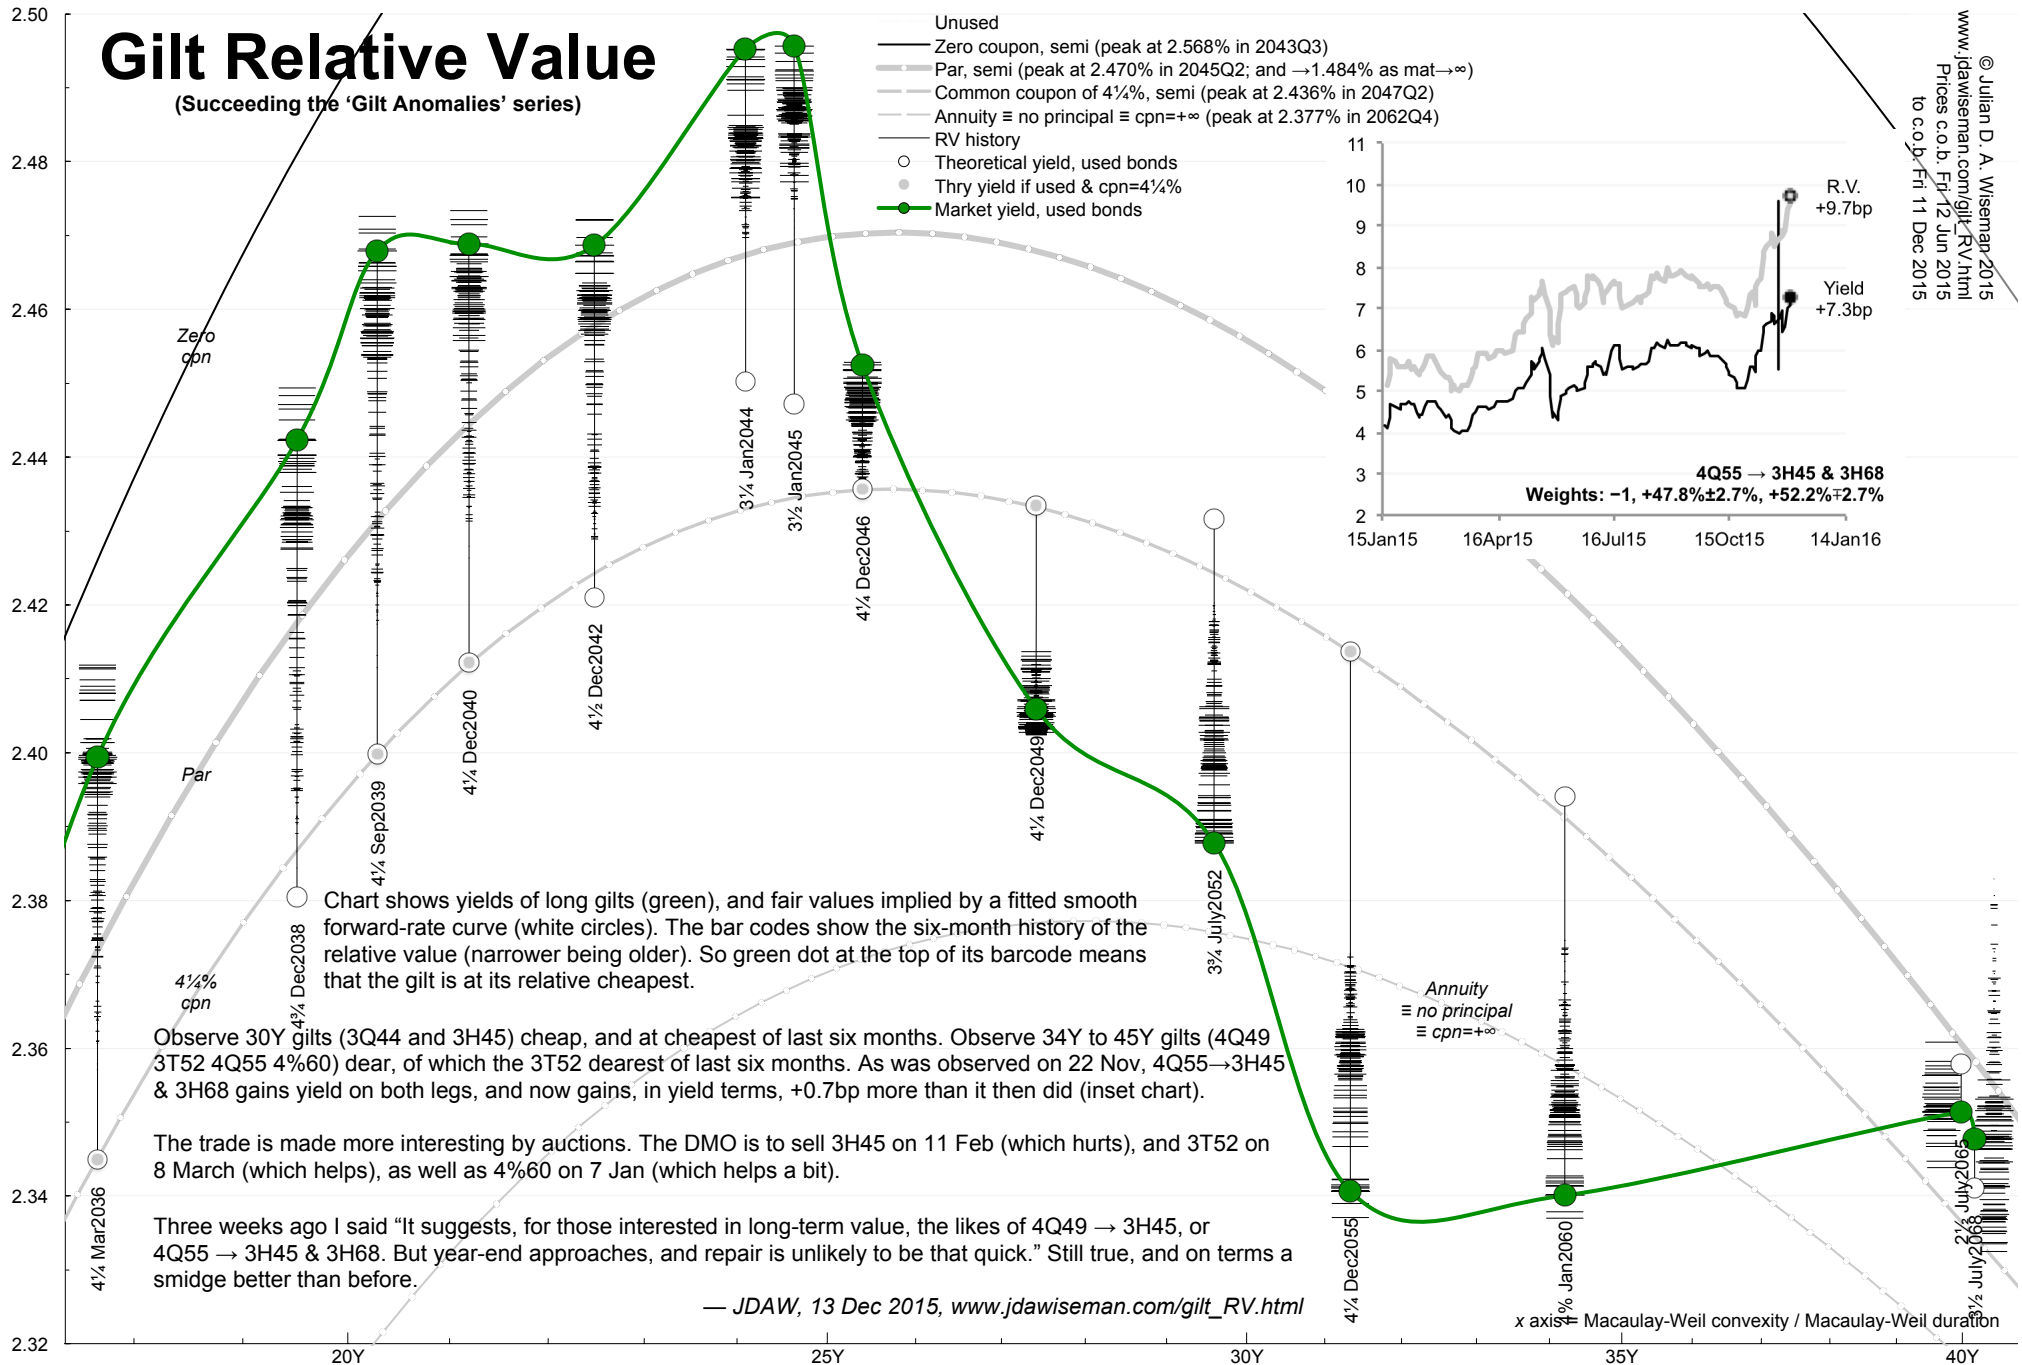

# Gilt Relative Value

(Succeeding the 'Gilt Anomalies' series)

© Julian D. A. Wiseman 2015  
[www.jdawiseman.com/gilt\\_RV.html](http://www.jdawiseman.com/gilt_RV.html)  
 Prices c.o.b. Fri 12 Jun 2015  
 to c.o.b. Fri 11 Dec 2015