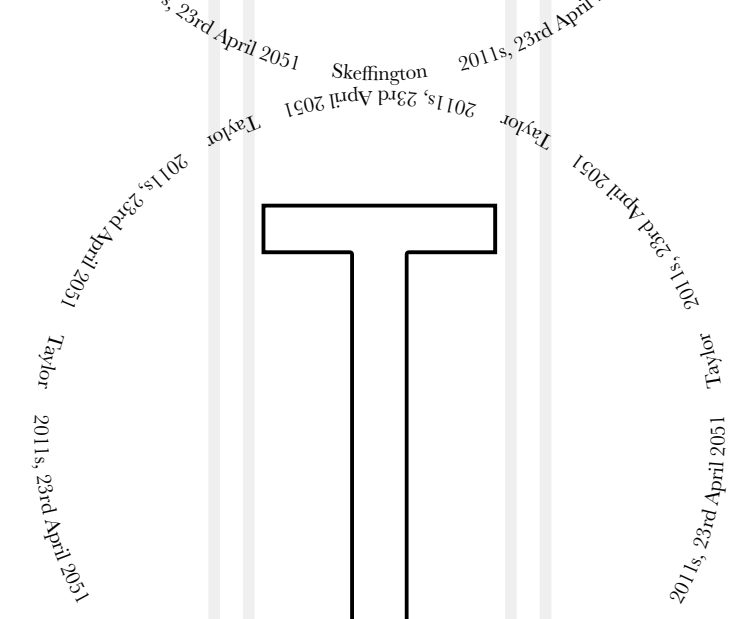

Quevedo
 2011s, 23rd April 2051
Q v
 2011s, 23rd April 2051
 Quevedo

Quinta da Romaneira
 2011s, 23rd April 2051
R m
 2011s, 23rd April 2051
 Quinta da Romaneira

BPB

Times	Eye	Nose				Mouth				Score			
Graham Stone Terraces	2011s, 23rd April 2051	Graham Stone Terraces	2011s, 23rd April 2051	Graham Stone Terraces	2011s, 23rd April 2051	Graham Stone Terraces	2011s, 23rd April 2051	Graham Stone Terraces	2011s, 23rd April 2051	Graham Stone Terraces	2011s, 23rd April 2051	Graham Stone Terraces	2011s, 23rd April 2051