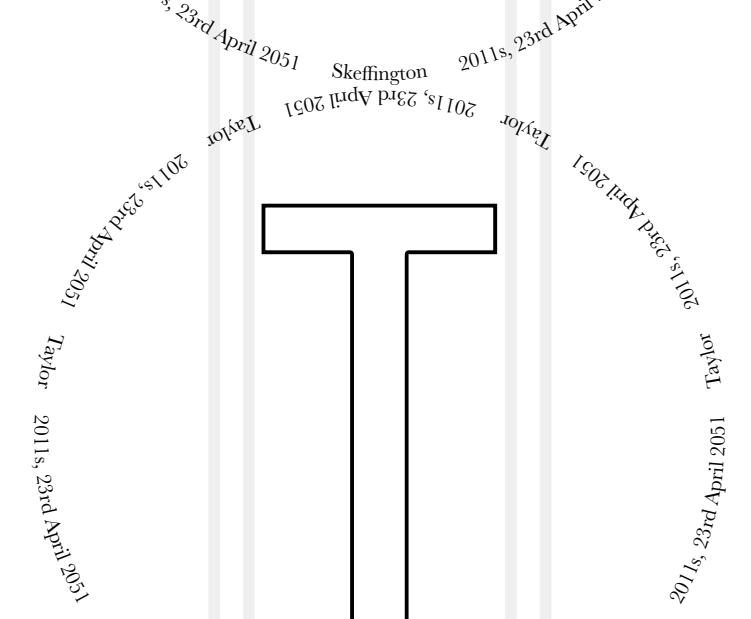

Queda do Romaneira
 Quevedo
 2011s, 23rd April 2051
Q v
 2011s, 23rd April 2051
 Quevedo

Queda do Romaneira
 Pintas
 2011s, 23rd April 2051
R m
 2011s, 23rd April 2051
 Pintas

THRA

| | | | | | | | | | | | | |
|-----------------------|------------------------|-----------------------|------------------------|-----------------------|------------------------|-----------------------|------------------------|-----------------------|------------------------|-----------------------|------------------------|-----------------------|
| Times | Eye | Nose | | | | Mouth | | | | Score | | |
| Graham Stone Terraces | 2011s, 23rd April 2051 | Graham Stone Terraces | 2011s, 23rd April 2051 | Graham Stone Terraces | 2011s, 23rd April 2051 | Graham Stone Terraces | 2011s, 23rd April 2051 | Graham Stone Terraces | 2011s, 23rd April 2051 | Graham Stone Terraces | 2011s, 23rd April 2051 | Graham Stone Terraces |