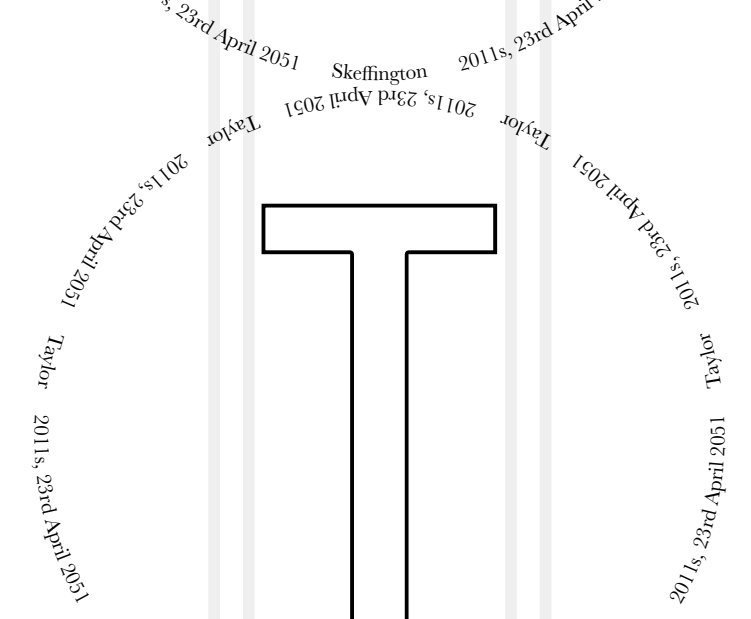

Vieira de Sousa
2011s, 23rd April 2051

ADV

Warre
2011s, 23rd April 2051