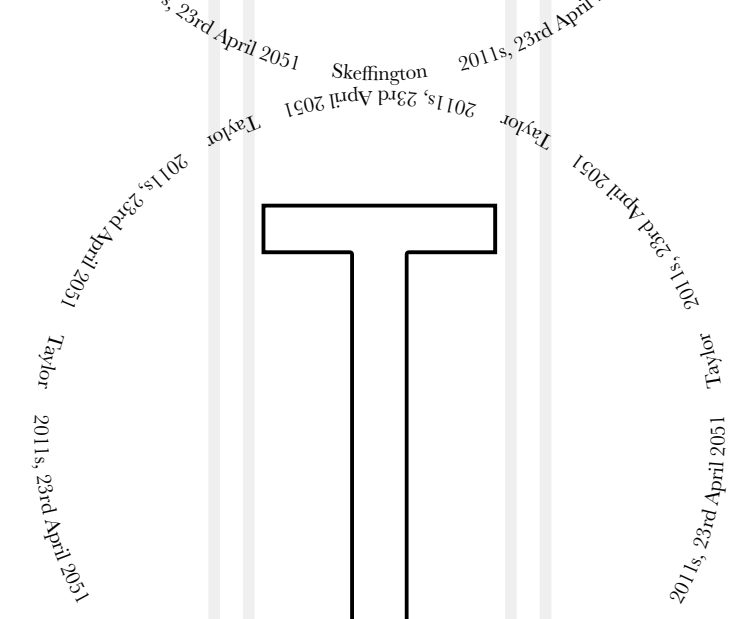

Queda do Romaneira
 Quevedo
 2011s, 23rd April 2051
Q v
 Quevedo
 2011s, 23rd April 2051

Queda do Romaneira
 Pintas
 2011s, 23rd April 2051
R m
 Pintas
 2011s, 23rd April 2051

THRA

Times	Eye	Nose				Mouth				Score		
Graham Stone Terraces	2011s, 23rd April 2051	Graham Stone Terraces	2011s, 23rd April 2051	Graham Stone Terraces	2011s, 23rd April 2051	Graham Stone Terraces	2011s, 23rd April 2051	Graham Stone Terraces	2011s, 23rd April 2051	Graham Stone Terraces	2011s, 23rd April 2051	Graham Stone Terraces