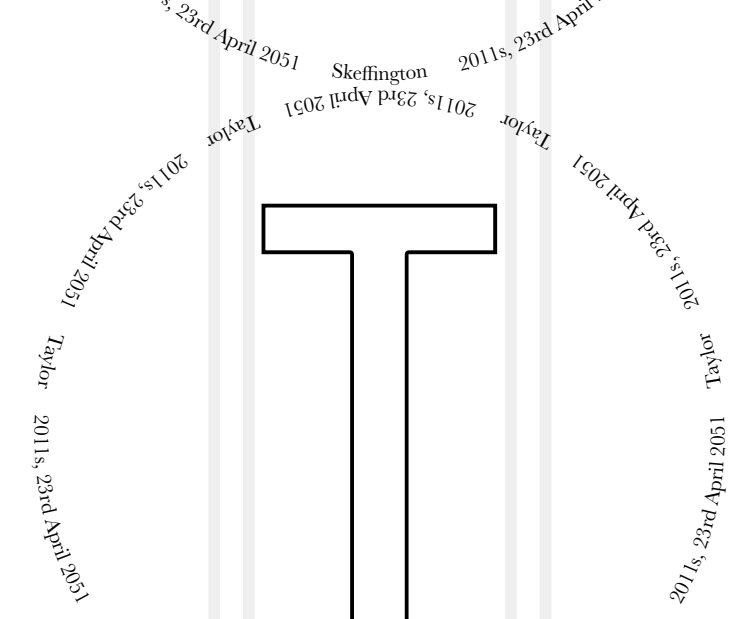

Offley Boa Vista
 Pintas
 2011s, 23rd April 2051
P S
 2011s, 23rd April 2051
 Pintas

Quevedo
 2011s, 23rd April 2051
Q v
 2011s, 23rd April 2051
 Quevedo

Quinta da Romaneira
 2011s, 23rd April 2051
R m
 2011s, 23rd April 2051
 Quinta da Romaneira