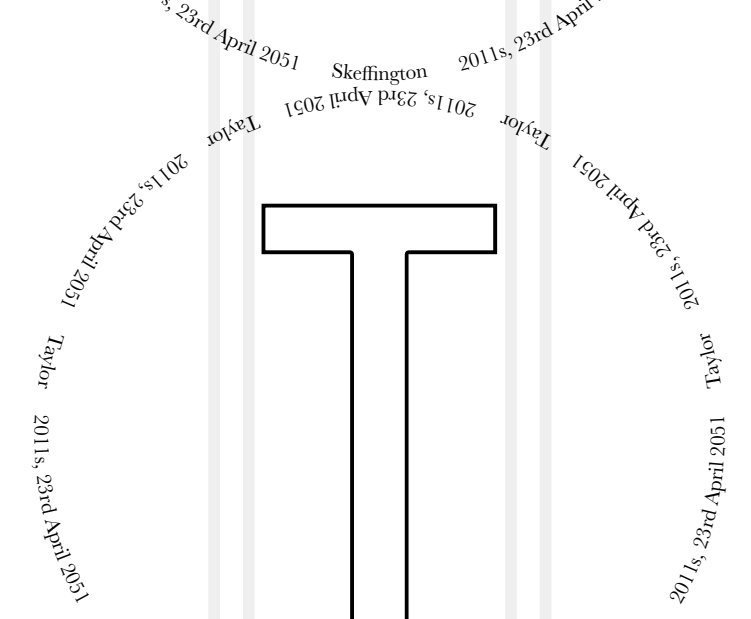

Quevedo
 2011s, 23rd April 2051
Q v
 Quevedo
 2011s, 23rd April 2051

Quinta da Romaneira
 2011s, 23rd April 2051
R m
 Quinta da Romaneira
 2011s, 23rd April 2051

DRT

| | | | | |
|--|--|--|--|--|
| | | | | |
| | | | | |
| | | | | |
| | | | | |
| | | | | |