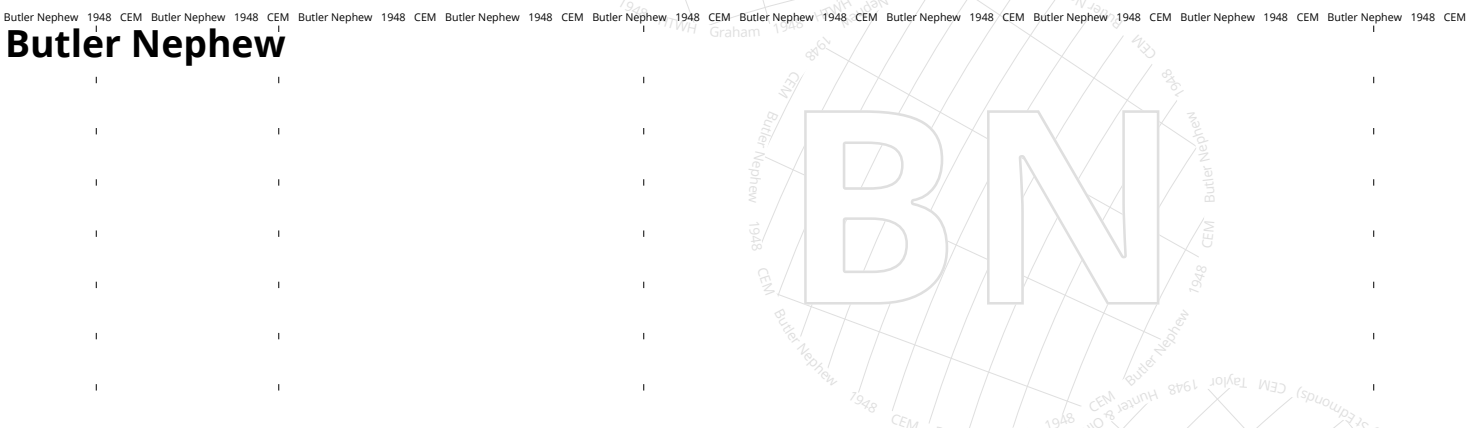

Smith Woodhouse

Warre Oporto

Graham

Butler Nephew

Taylor Hunter & Oliver

Times				Eye				Nose				Mouth				Score							
CEM	Taylor	1948	No label	CEM	Taylor	1948	No label	CEM	Taylor	1948	No label	CEM	Taylor	1948	No label	CEM	Taylor	1948	No label	CEM	Taylor	1948	No label