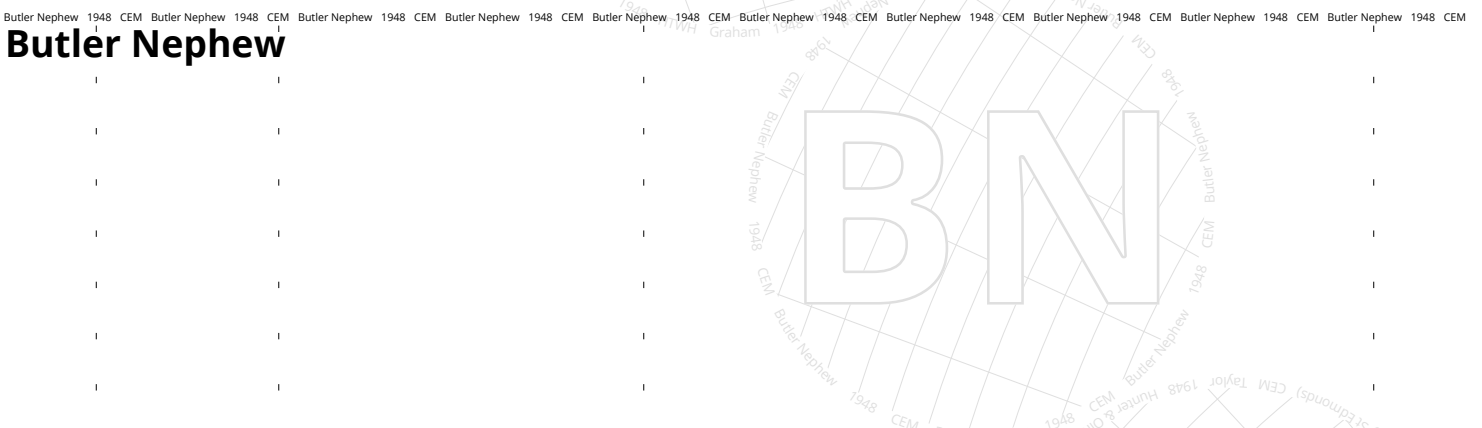

Butler Nephew