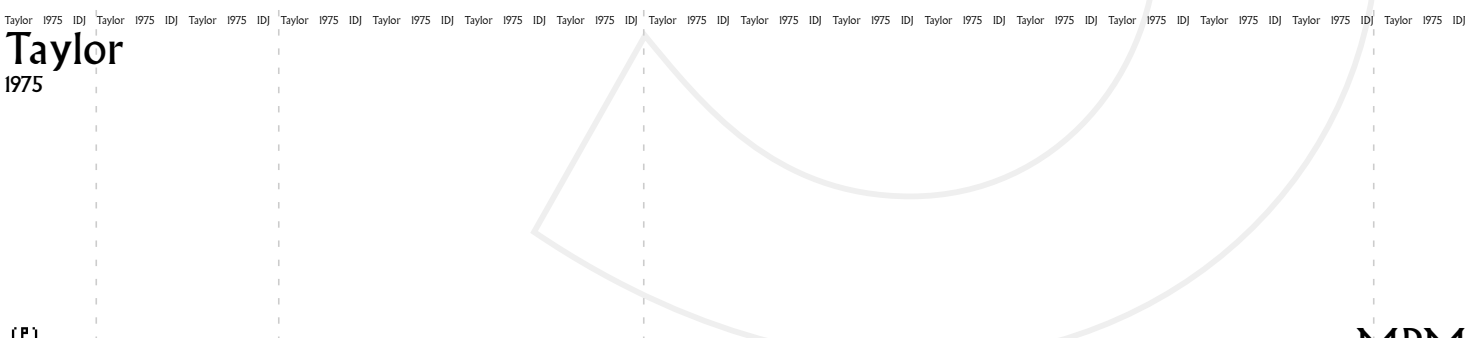

# Quarles Harris

1975

Times Eye Nose Mouth Score  
Dow 1975 THRA Dow 1975 THRA

**Dow**  
1975

**Graham**  
1975

**Warre**  
1975

**Croft**  
1975

**Fonseca**  
1975