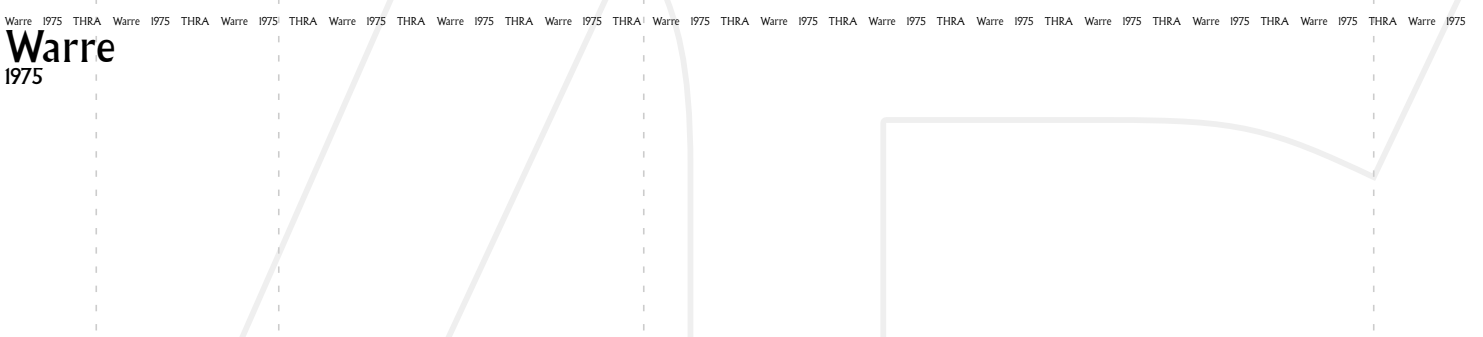

# Quarles Harris

1975

Times Eye Nose Mouth Score  
Dow 1975 THRA Dow 1975 THRA

**Dow**  
1975

**Graham**  
1975

**Warre**  
1975

**Croft**  
1975

**Fonseca**  
1975